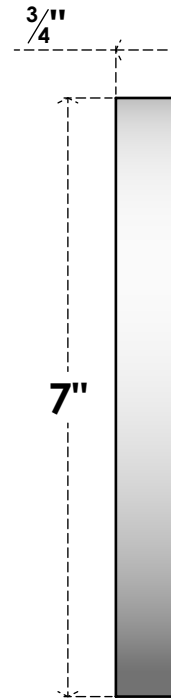

ROSP070X070X075GRY09

7"W X 7"H X 3/4"P STANDARD GRAYSON FLOWER ROSETTE WITH SQUARE EDGE, ARCHITECTURAL GRADE PVC

FRONT

SIDE

EKENA MILLWORK
2300 WEST MAIN ST.
CLARKSVILLE, TX 75426
TOLL FREE: 866-607-0453
WWW.EKENAMILLWORK.COM

NOTES

1. INSTALLATION TO BE COMPLETED IN ACCORDANCE WITH MANUFACTURER'S SPECIFICATIONS.
2. DRAWING MAY NOT BE TO SCALE
3. THIS DRAWING IS INTENDED FOR DESIGN AND PLANNING PURPOSES ONLY.
4. ALL INFORMATION CONTAINED HEREIN WAS CURRENT AT THE TIME OF DEVELOPMENT BUT MUST BE REVIEWED AND APPROVED BY THE PRODUCT MANUFACTURER TO BE CONSIDERED ACCURATE.
5. ARCHITECTURAL GRADE PVC PRODUCTS ARE MADE FROM EXPANDED CELLULAR PVC AND COME NATURALLY WHITE BUT MAY BE PAINTED