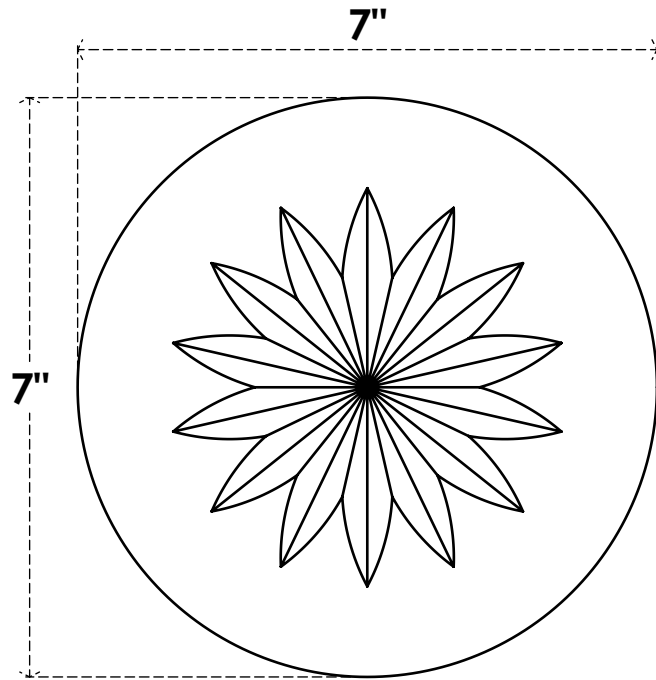

ROSP070X070X075GRY09

7"W X 7"H X 3/4"P STANDARD GRAYSON FLOWER ROSETTE WITH SQUARE EDGE, ARCHITECTURAL GRADE PVC

FRONT

SIDE

EKENA MILLWORK
2300 WEST MAIN ST.
CLARKSVILLE, TX 75426
TOLL FREE: 866-607-0453
WWW.EKENAMILLWORK.COM